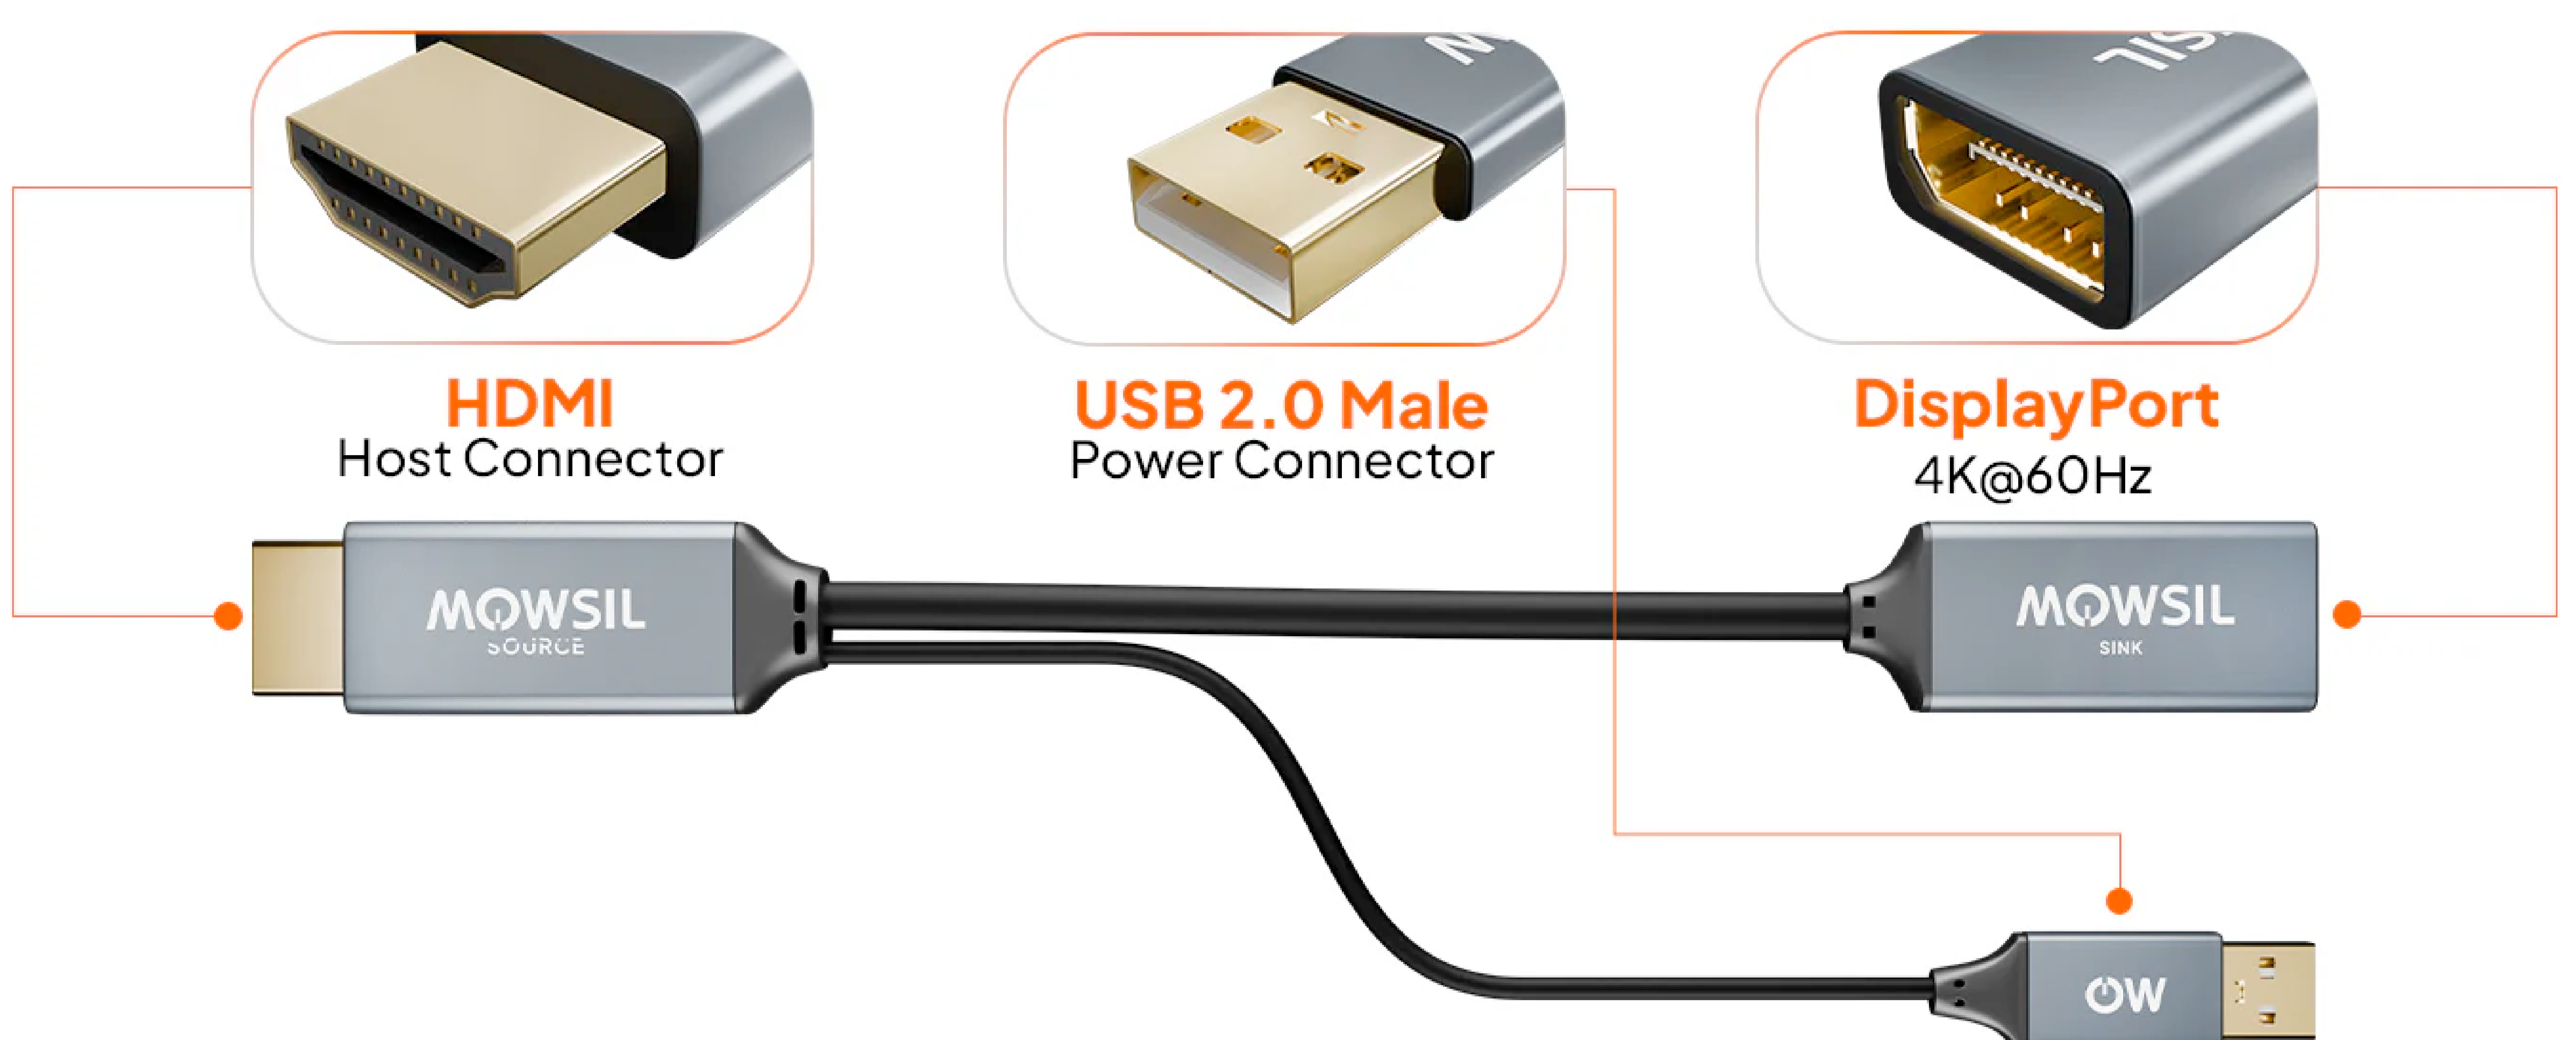

MOWSIL

Durable connectivity

HDMI to DP Adapter With USB Power

SKU: MOHDP

SPECIFICATIONS

- Input Connector: HDMI Male
- Output : Display Port Female
- Resolution : 4K@60Hz
- Power: USB (5V)
- Shell: Aluminium Alloy
- Length: 23 CM

Key Features:

Converts HDMI input to DisplayPort output

Supports Full HD / 4K compatibility (based on source)

USB-powered for stable signal transmission

Plug & Play – No drivers required

www.mowsil.com